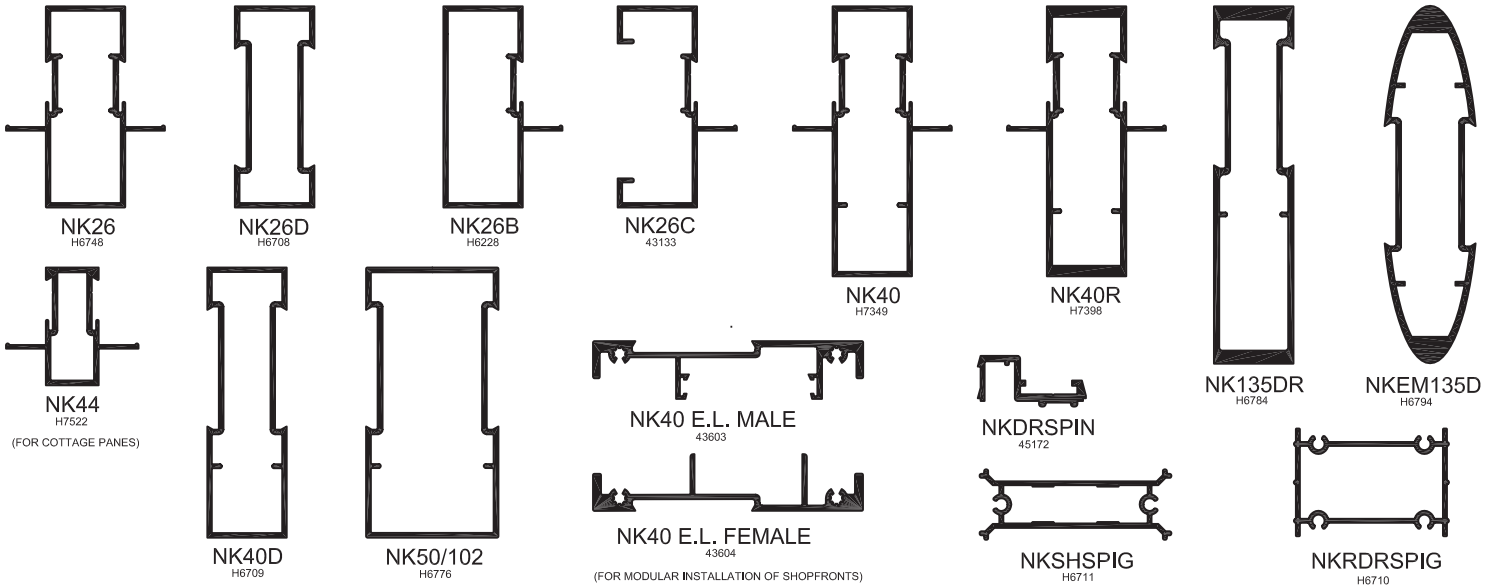

### MULLIONS, TRANSOMS AND SPIGOTS

### DOOR SECTIONS

### SHOPFRONT & DOOR SECTION INSERTS/FILLERS

### ADJUSTABLE CORNER (FOR NK26 SHOPFRONTS)