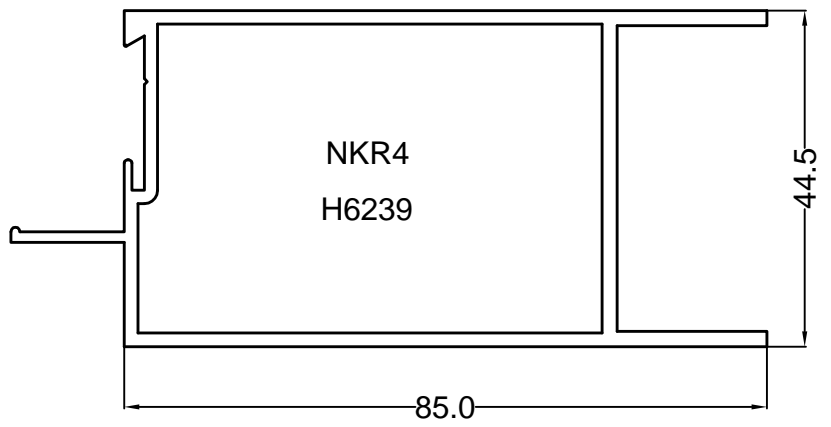

DOOR SECTIONS