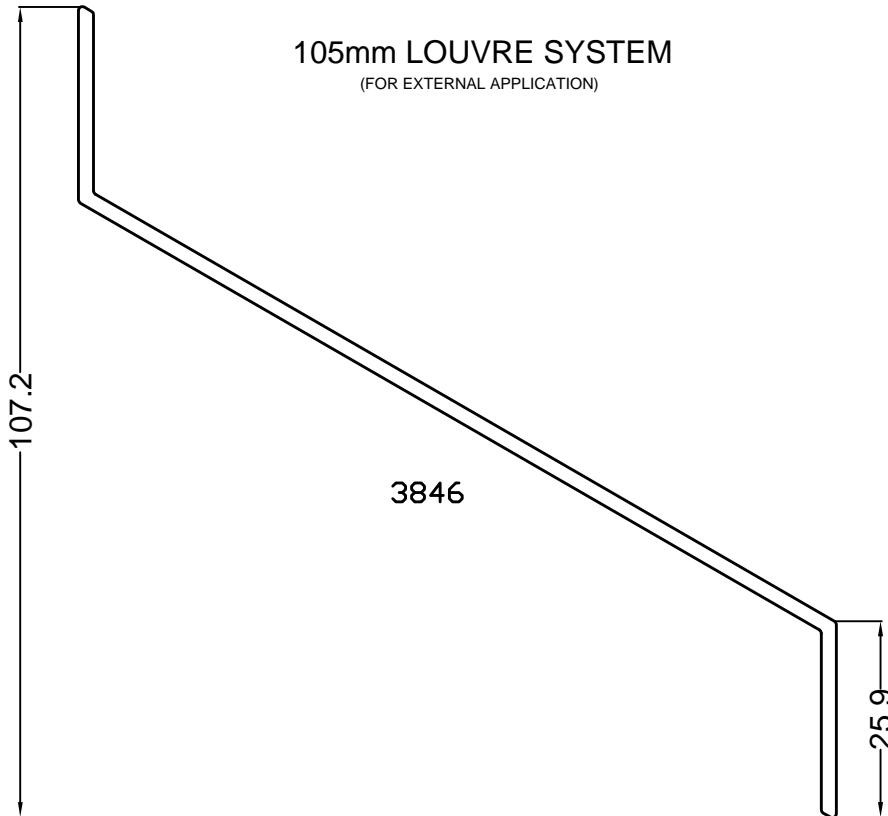

105mm LOUVRE SYSTEM

(FOR EXTERNAL APPLICATION)

DISPLAY CABINET SLIDING GLASS SYSTEM

4754
AJ003