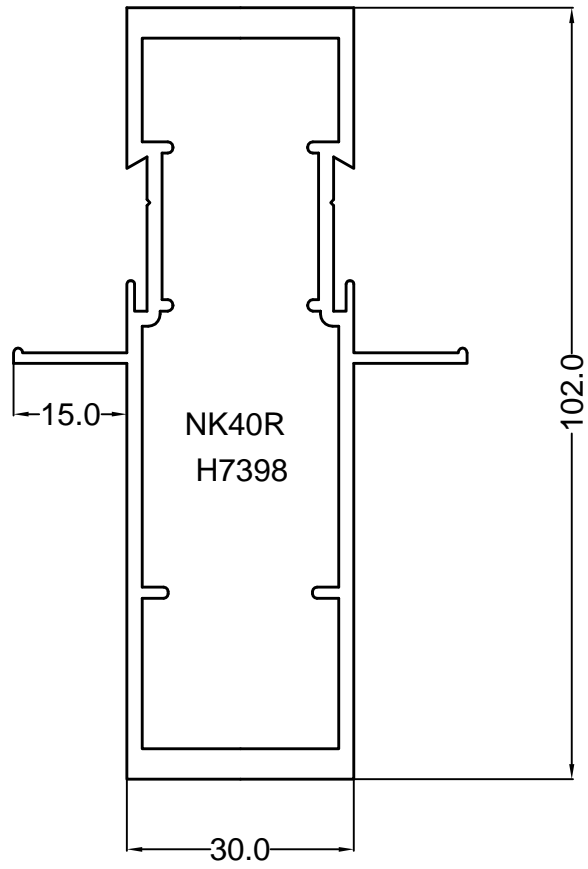

SHOPFRONT MULLIONS & TRANSOMS

NK40DR EL FEMALE
43604

NK40DR EL MALE
436043

(FOR COTTAGE PANES)

(FOR MODULAR INSTALLATION
OF SHOPFRONTS)

SHOPFRONT MULLIONS & TRANSOMS

NK BEAD PLSL
43146

NK BEAD LMSL
43137