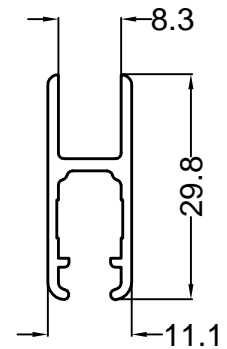

105mm LOUVRE SYSTEM

(FOR EXTERNAL APPLICATION)

DISPLAY CABINET SLIDING GLASS SYSTEM

4754
AJ003

35645
AJ004

25057
AJ005

39383
DOOR FRAME 1

39381
DOOR FRAME 2