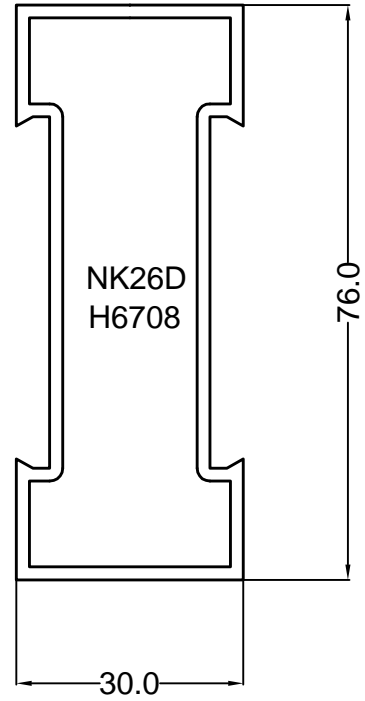

INDEX

PAGES

1. Shopfront Mullions and Transoms	1 - 3
2. Shopfront and Door section glazing beads.....	4
3. Door sections.....	5
4. Cubicles and Partitions	6
5. Spigots and Corner Cleats	7
6. Shopfront and Door section inserts/fillers.....	8
7. Galaxy Sliding Door.....	9
8. Pivot Window.....	10
9. Flush Glazing.....	11
10. Horizontal Sliding Window	12
11. 28mm Casement Window.....	13 - 14
12. 38mm Casement Window.....	15 - 16
13. Shopfront Sliding Door.....	17
14. Patio Door.....	18 - 19
15. Fly Screen.....	20
16. 25mm and 105mm Louvre System and Display Cabinet System	21
17. Dry Wall Partitions.....	22
18. Beta Dry Wall System.....	23
19. Partitions sections.....	24