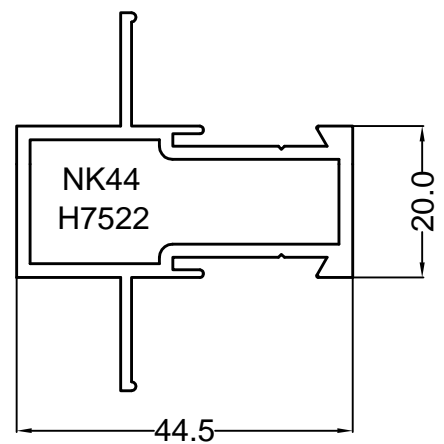

SHOPFRONT MULLIONS & TRANSOMS

NK40DR EL FEMALE
43604

NK40DR EL MALE
436043

(FOR COTTAGE PANES)

(FOR MODULAR INSTALLATION
OF SHOPFRONTS)

SHOPFRONT MULLIONS & TRANSOMS

NK BEAD PLSL
43146

NK BEAD LMSL
43137