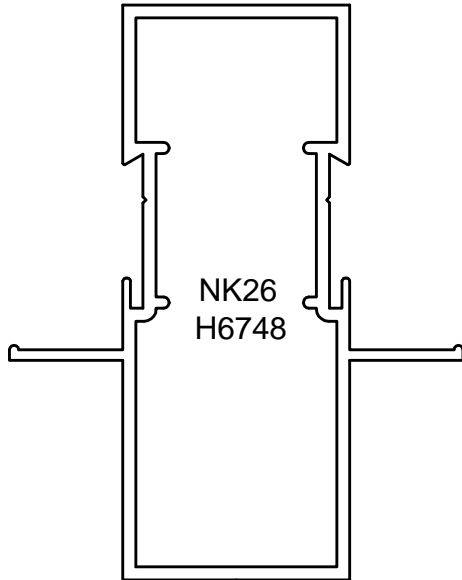

INDEX

PAGES

1. Shopfront Mullions and Transoms	1 - 3
2. Shopfront and Door section glazing beads.....	4
3. Door sections.....	5
4. Cubicles and Partitions	6
5. Spigots and Corner Cleats	7
6. Shopfront and Door section inserts/fillers.....	8
7. Galaxy Sliding Door.....	9
8. Pivot Window.....	10
9. Flush Glazing.....	11
10. Horizontal Sliding Window	12
11. 28mm Casement Window.....	13 - 14
12. 38mm Casement Window.....	15 - 16
13. Shopfront Sliding Door.....	17
14. Patio Door.....	18 - 19
15. Fly Screen.....	20
16. 25mm and 105mm Louvre System and Display Cabinet System	21
17. Dry Wall Partitions.....	22
18. Beta Dry Wall System.....	23
19. Partitions sections.....	24