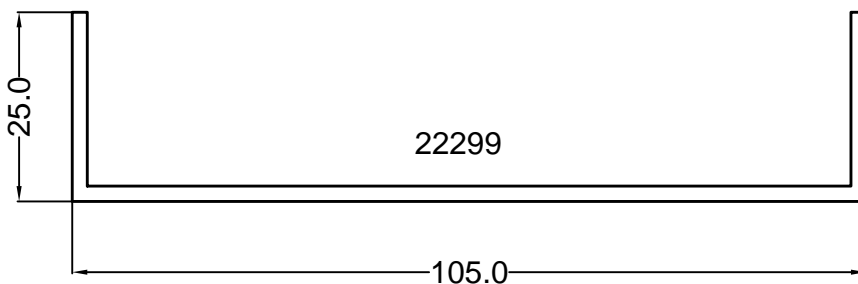

105mm LOUVRE SYSTEM

(FOR EXTERNAL APPLICATION)

DISPLAY CABINET SLIDING GLASS SYSTEM

4754
AJ003

35645
AJ004

25057
AJ005

39383
DOOR FRAME 1

39381
DOOR FRAME 2