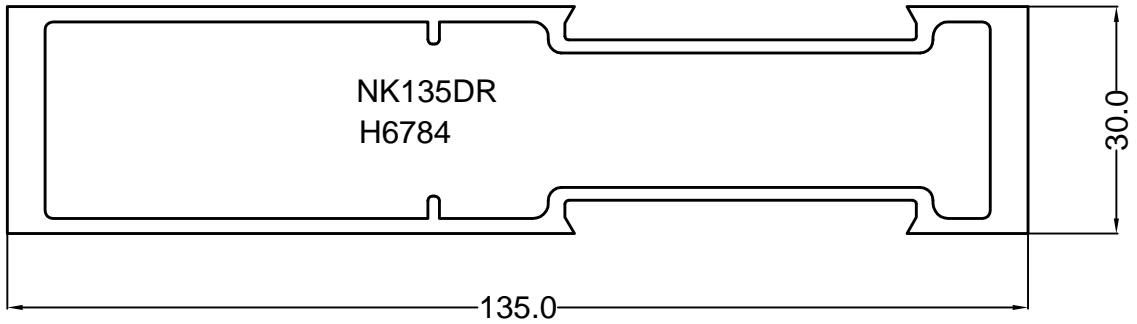

(FOR MODULAR INSTALLATION
OF SHOPFRONTS)

SHOPFRONT MULLIONS & TRANSOMS