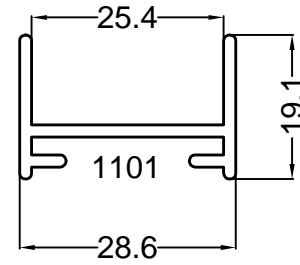

NKPDMSFM
H7548

NKPDMSML
H7549

NKPDLS
H7343

NKFSTRAC
45163

NKSHANGER
45165

NKFSINT
45164

25mm LOUVRE SYSTEM

(FOR SHOPFRONTS & DOORS)