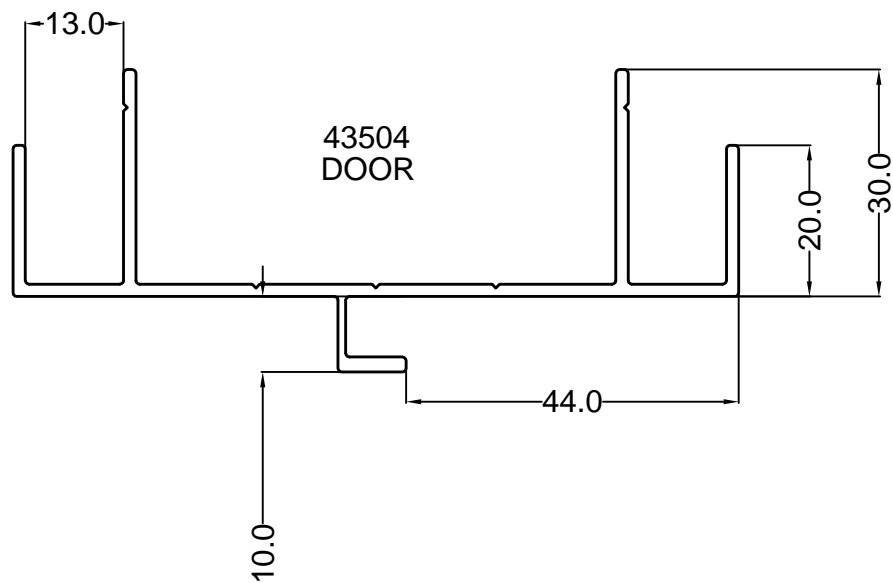

105mm LOUVRE SYSTEM

(FOR EXTERNAL APPLICATION)

DISPLAY CABINET SLIDING GLASS SYSTEM

4754
AJ003

35645
AJ004

25057
AJ005

39383
DOOR FRAME 1

39381
DOOR FRAME 2