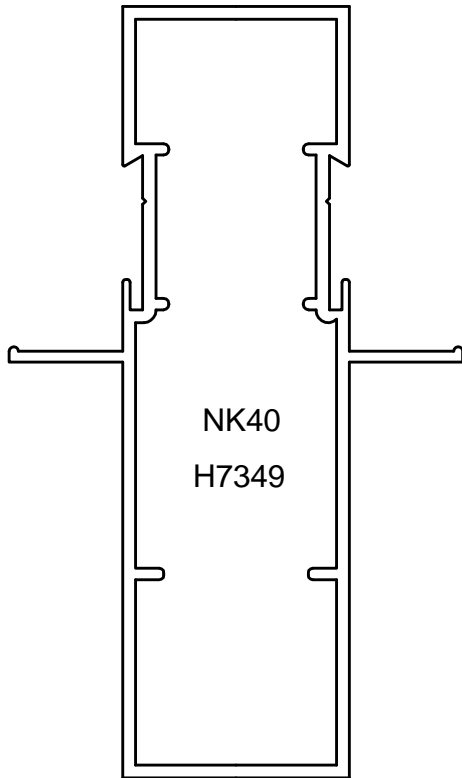

INDEX

PAGES

1. Shopfront Mullions and Transoms	1 - 3
2. Shopfront and Door section glazing beads.....	4
3. Door sections.....	5
4. Cubicles and Partitions	6
5. Spigots and Corner Cleats	7
6. Shopfront and Door section inserts/fillers.....	8
7. Galaxy Sliding Door.....	9
8. Pivot Window.....	10
9. Flush Glazing.....	11
10. Horizontal Sliding Window	12
11. 28mm Casement Window.....	13 - 14
12. 38mm Casement Window.....	15 - 16
13. Shopfront Sliding Door.....	17
14. Patio Door.....	18 - 19
15. Fly Screen.....	20
16. 25mm and 105mm Louvre System and Display Cabinet System	21
17. Dry Wall Partitions.....	22
18. Beta Dry Wall System.....	23
19. Partitions sections.....	24