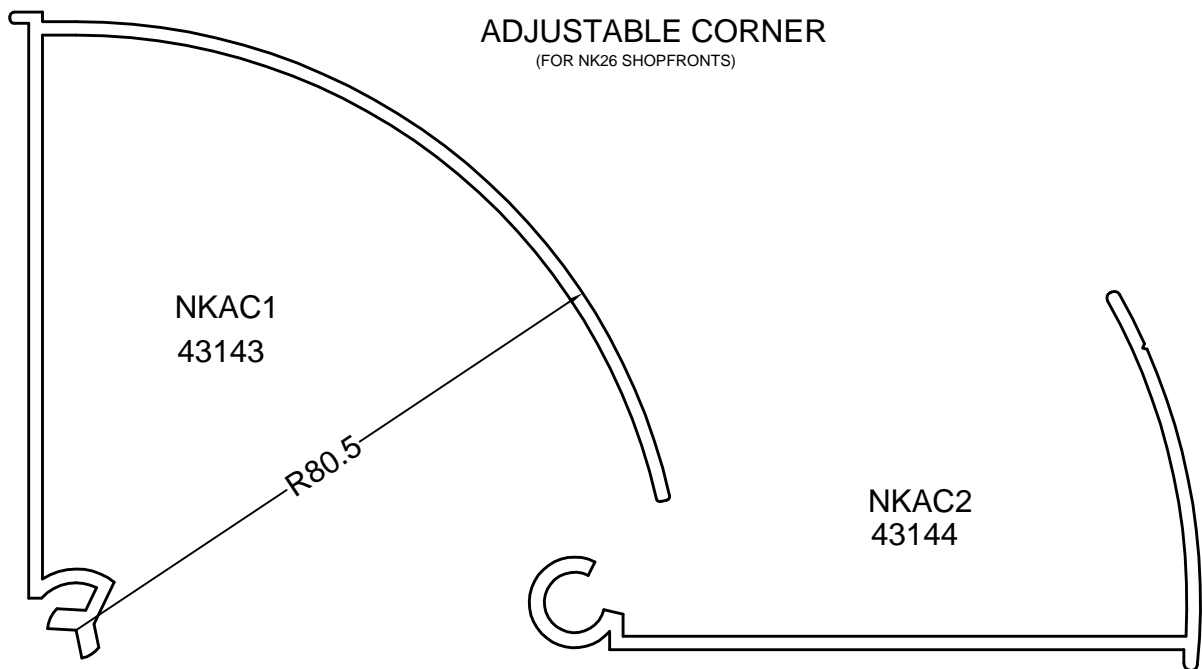

AE252
36920

AE38/24
43554

NKSLIDING DOOR GUIDE
43138

NKSDGWP
(NOT IN PRODUCTION)

NKSLIDING DOOR TOP
43139

ADJUSTABLE CORNER
(FOR NK26 SHOPFRONTS)

NKPDFT
44664

NKPDFSM
44655