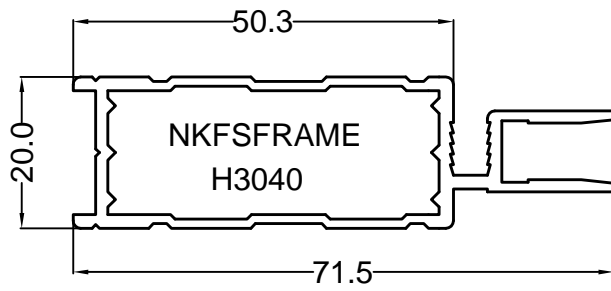

NKPDMSFM
H7548

NKPDMSML
H7549

NKPDLS
H7343

NKFSTRAC
45163

NKSHANGER
45165

NKFSINT
45164

25mm LOUVRE SYSTEM

(FOR SHOPFRONTS & DOORS)