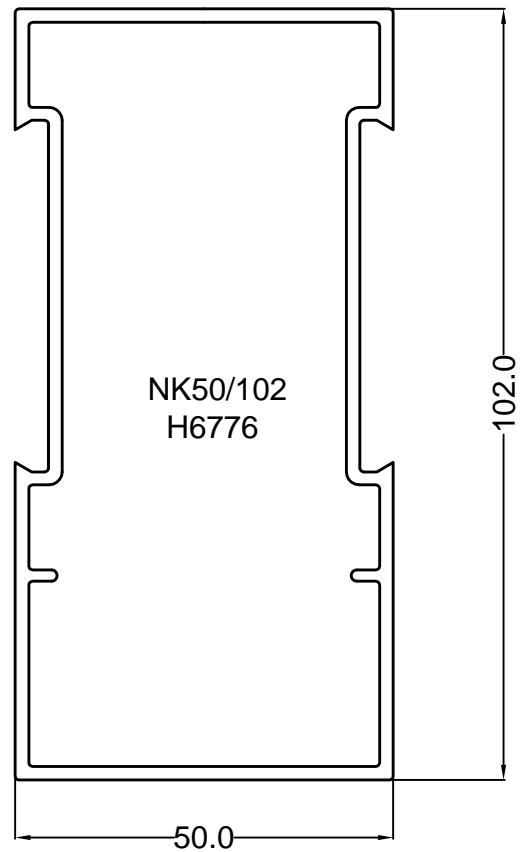

INDEX

PAGES

1. Shopfront Mullions and Transoms	1 - 3
2. Shopfront and Door section glazing beads.....	4
3. Door sections.....	5
4. Cubicles and Partitions	6
5. Spigots and Corner Cleats	7
6. Shopfront and Door section inserts/fillers.....	8
7. Galaxy Sliding Door.....	9
8. Pivot Window.....	10
9. Flush Glazing.....	11
10. Horizontal Sliding Window	12
11. 28mm Casement Window.....	13 - 14
12. 38mm Casement Window.....	15 - 16
13. Shopfront Sliding Door.....	17
14. Patio Door.....	18 - 19
15. Fly Screen.....	20
16. 25mm and 105mm Louvre System and Display Cabinet System	21
17. Dry Wall Partitions.....	22
18. Beta Dry Wall System.....	23
19. Partitions sections.....	24